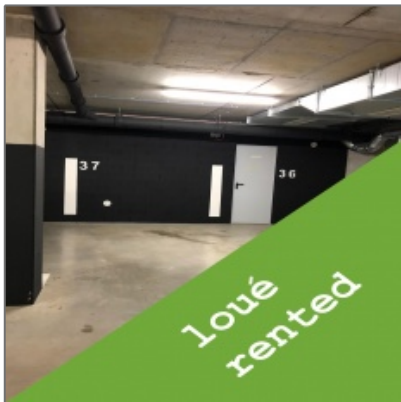

arbor
vitae

[LOUÉ] - Emplacement intérieur à Belvaux

14 m² - Belvaux, Sud, 4408

360 View

360 View: <http://arbor-vitae.lu/for-rent/>

Basic Details

Square meters:	14 m²
Property Type:	Parking
Listing Type:	For Rent
Listing ID:	1000
Price:	€ 0
Year Built:	0
Energieklasse:	x
Lot Area:	14 m²